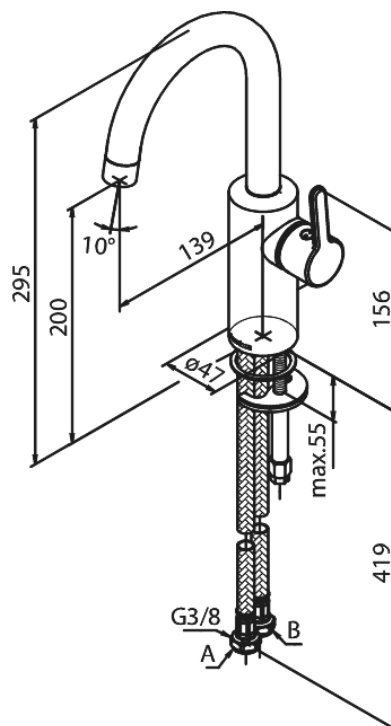

Product features

FM Mattsson Denmark ApS
Hvidkærvej 48, 5250 Odense SV, DK-56416218

+45 88 33 00 34 damixa-international@fmmattssongroup.com

Mere information på damixa.com

damixa